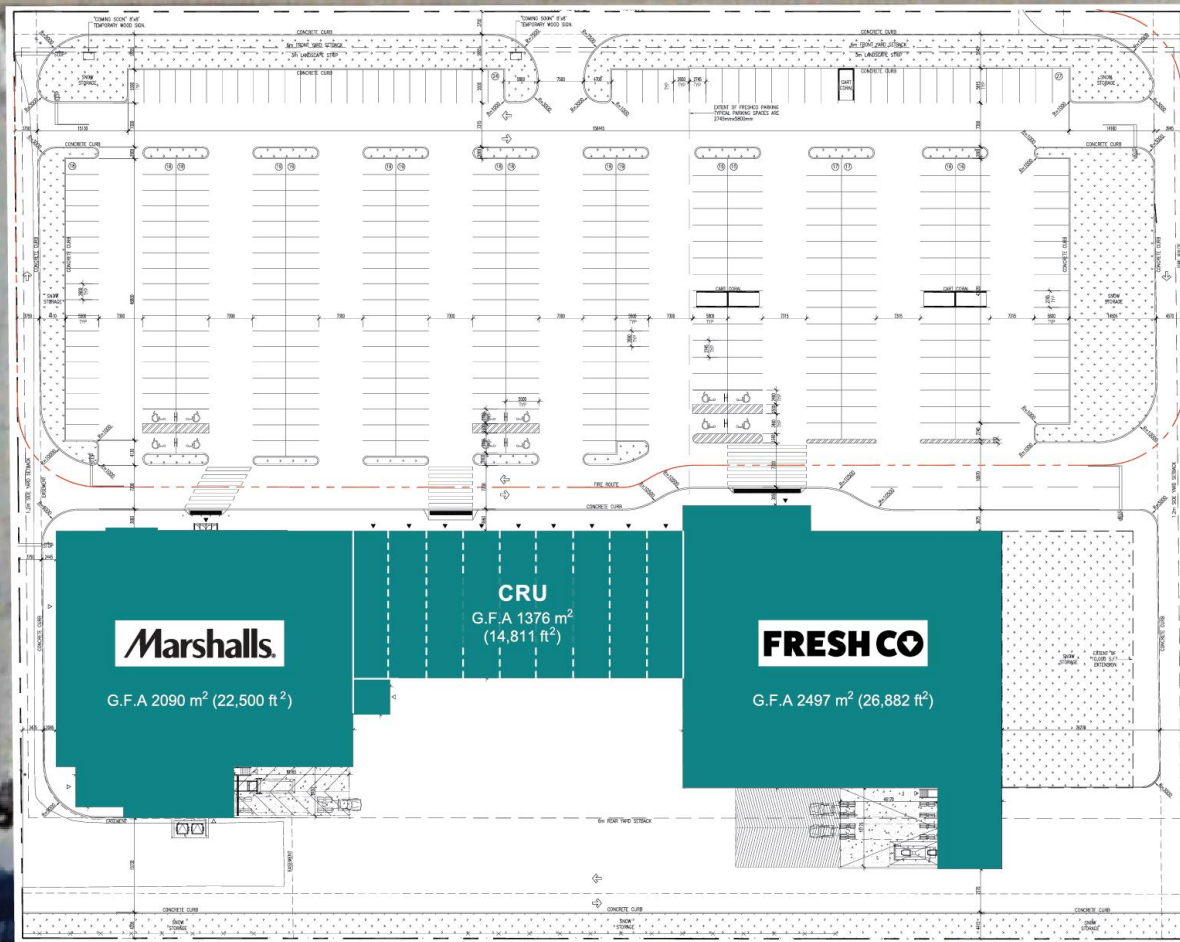

Adelaide Rd

Carroll St E

Saxton Rd

Walmart

Mark's

Marshalls

CRU

G.F.A. 13,376 m²
(14,811 sf)

FRESH CO

G.F.A. 2,497 m²
(26,882 sf)

STRATHROY
Adelaide and Carroll St. E., Strathroy

STRATHROY
Adelaide and Carroll St. E., Strathroy

STRATHROY
Adelaide and Carroll St. E., Strathroy